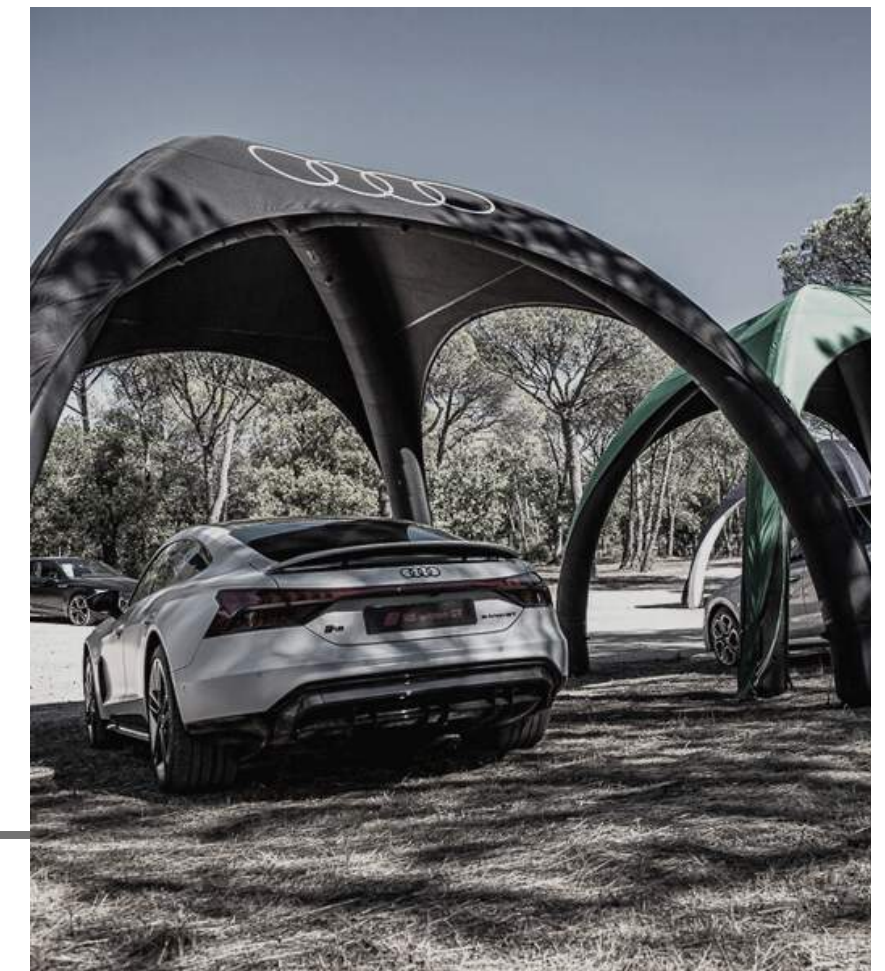

ABOUT AIRDOME®

A GREAT BRAND DESERVES TO BE ON DISPLAY.

Fully customized, air-closed and set-up by 1 person in less than 5 minutes. Airdome® is Europe's leading in the design, development and distribution of inflatable tents for marketing, promotions and events. Designed and developed in the Netherlands, manufactured with the highest quality and delivered within 15 days including a full 3 years warranty. Airdome® is trusted by global companies as Volvo, Canon, Gardena and Alpine. Ready for maximum exposure for your brand, product or event?

URBAN ARROW

VOLVO

✓ **INTERSPORT**

REDESTEIN
TYRES

TOYOTA

YAMAHA
RACING

GARDENA

Maserati

Canon®

ALPINE

mazda

STREETGASM®.COM